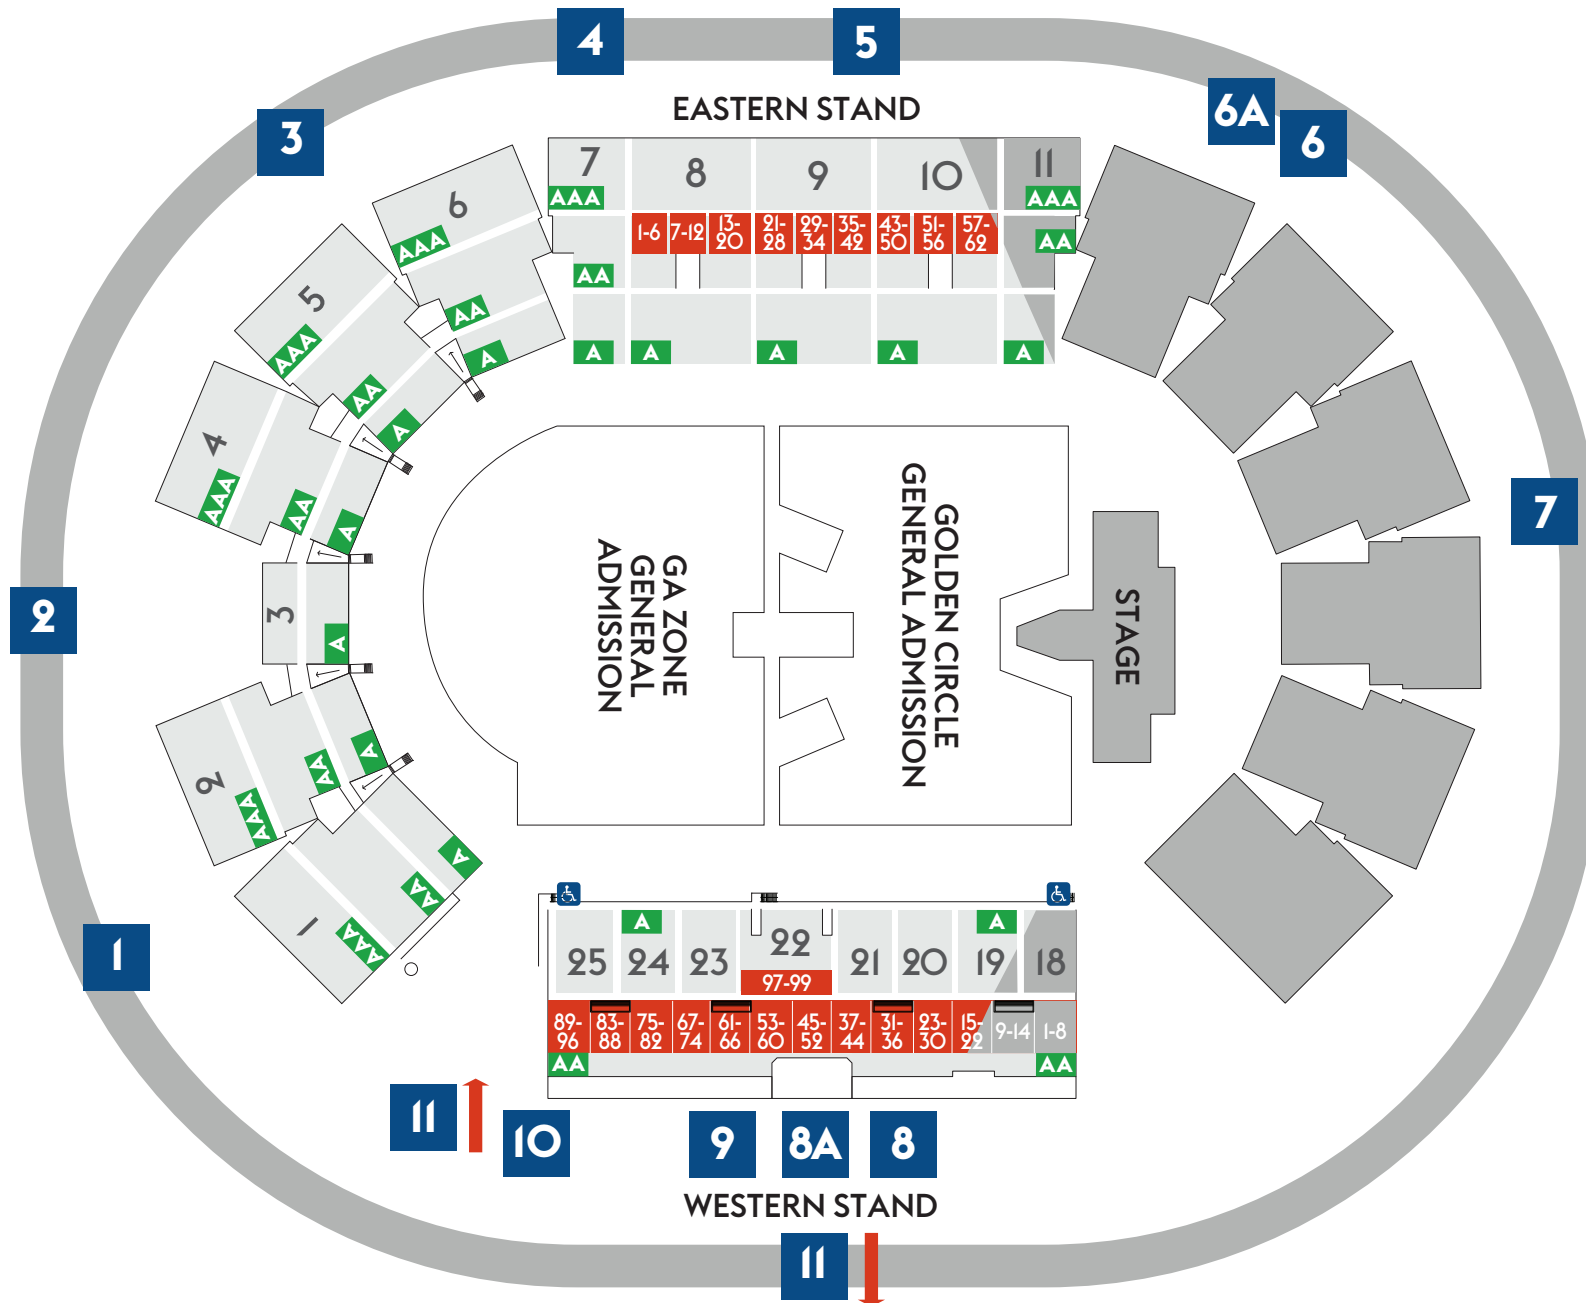

INTERNAL SEATING / GATE PLAN

- LEGEND**
- Gates
 - Section
 - Box Seating